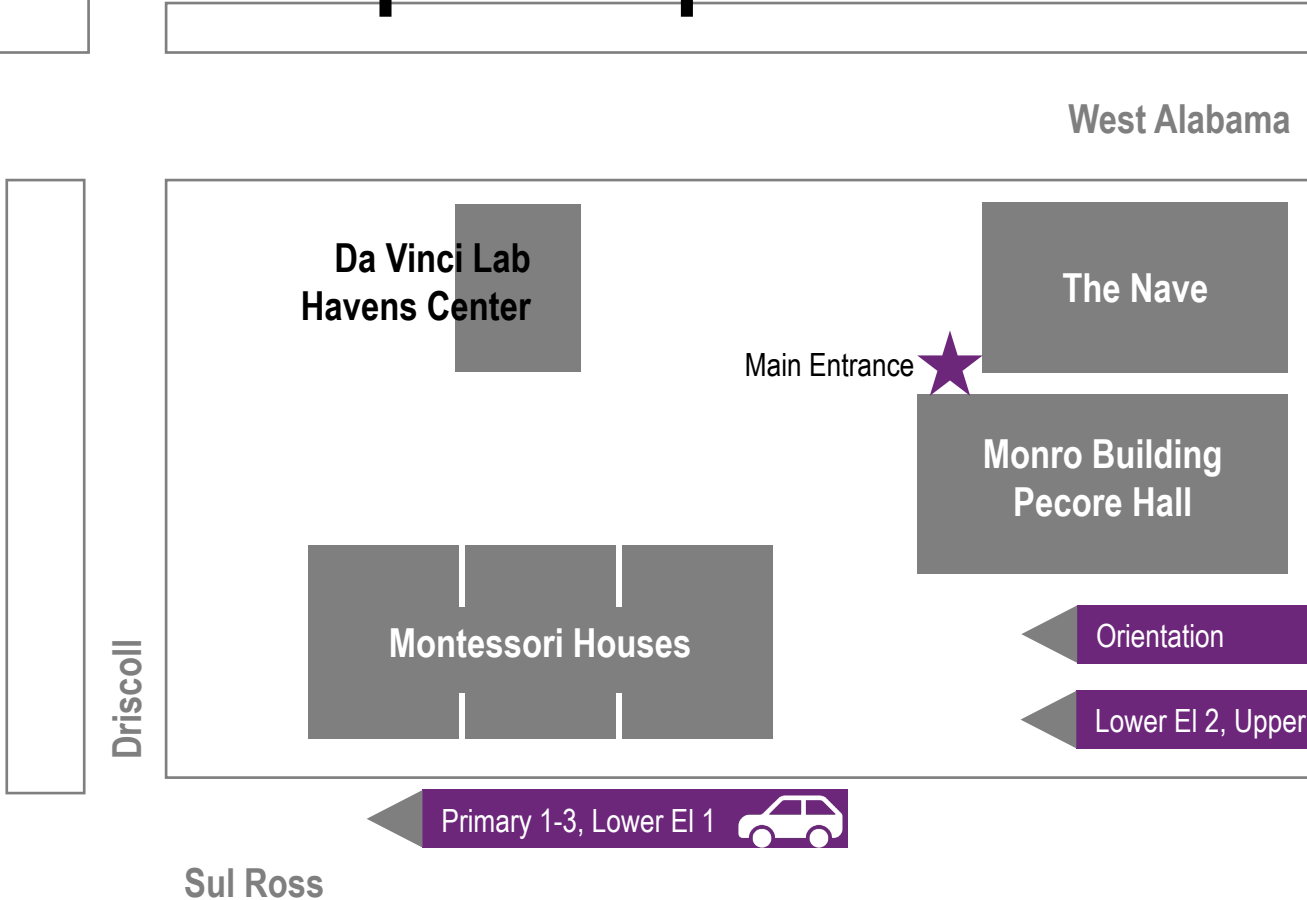

Campus Map

**St. Stephen's
Episcopal School**
1800 Sul Ross
Houston, TX 77098
(713) 821-9100
www.ssesch.org

Woodhead

Driscoll

West Alabama

Sul Ross